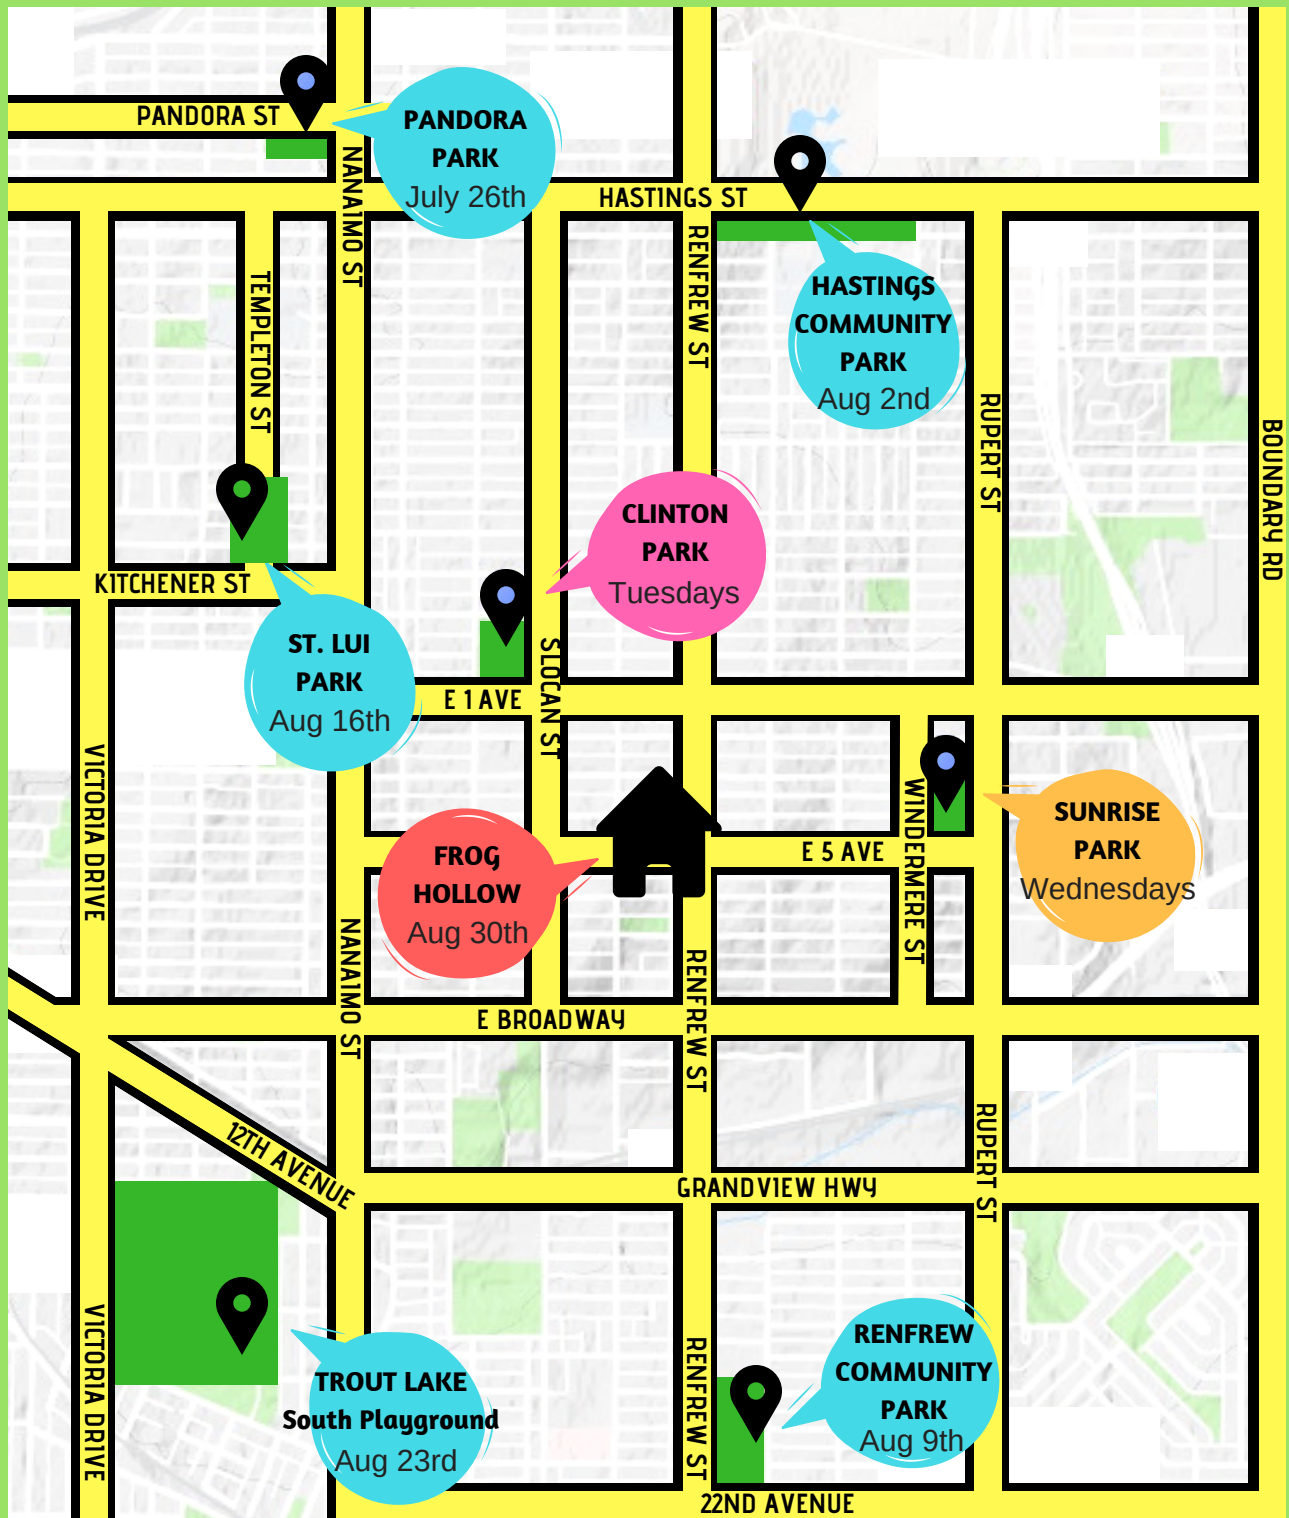

FROGS IN THE PARK 2018 MAP

 = TUESDAYS

 = WEDNESDAYS

 = THURSDAYS* VARIOUS LOCATIONS EVERY WEEK

 = HARVEST FESTIVAL / VEGGIE FEST: THURSDAY AUGUST 30TH